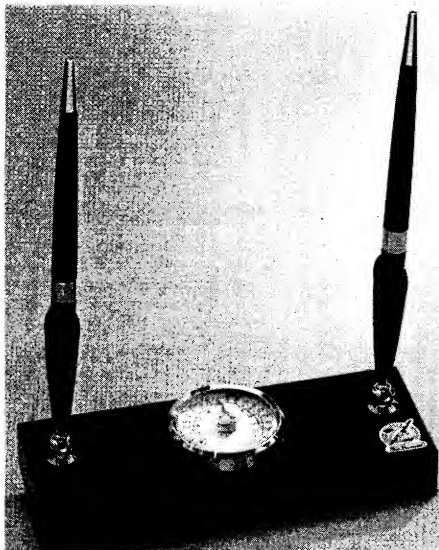

BRIGHTEN UP THAT DESK AT A SENSIBLE PRICE

256TF TWO PEN BASE THERMOMETER